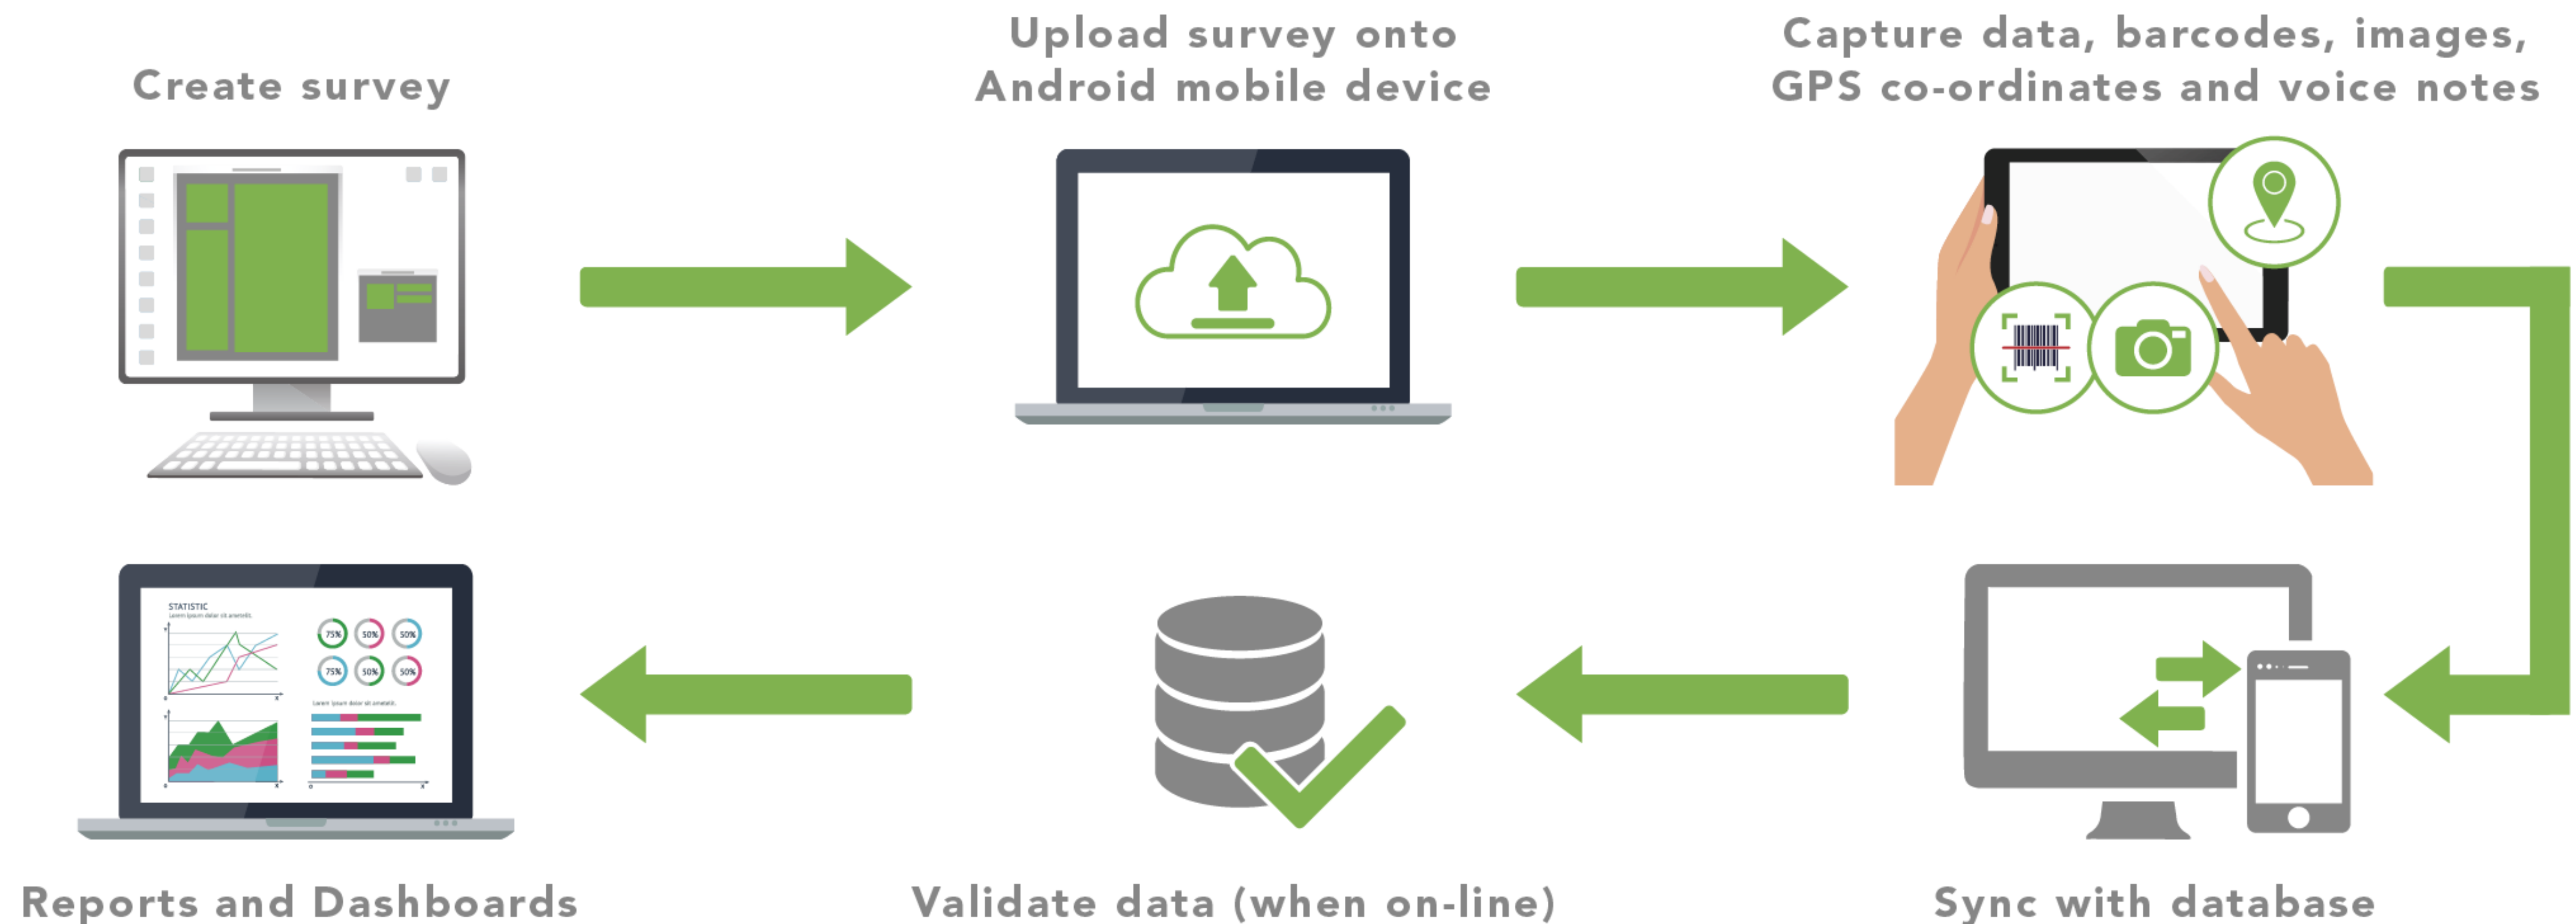

PALINFO

A MOBILE SURVEY TOOL THAT CAN BE USED FOR STANDARDIZED DATA COLLECTION SUCH AS SCOUTING, QUALITY CONTROL, ESTIMATES AND MORE.

PALINFO

CREATE SURVEYS, CAPTURE DATA, BARCODES, IMAGES, GPS COORDINATES, AND VOICE NOTES
- ALL FROM A MOBILE ANDROID DEVICE. □

SYNC AND VALIDATE YOUR DATA THROUGHOUT
YOUR ENTIRE BUSINESS AND CREATE REPORTS
AND DASHBOARDS TO SUIT YOUR BUSINESS'
REQUIREMENTS ALL IN ONE SOFTWARE
SOLUTION.